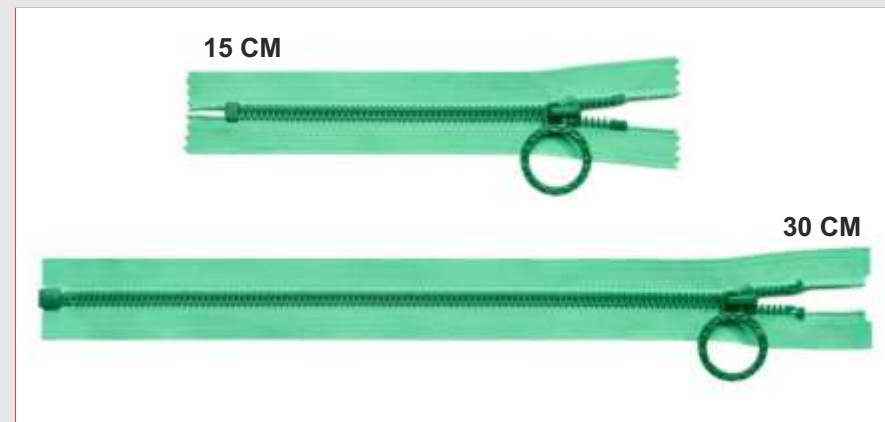

#5 #8

PLASTIC ZIPPERS

Double Side Corn Teeth

White Teeth This Tooth Silver Gray Teeth Bronze Black Nickel Teeth Ancient Silver Teeth

#5 #8

PLASTIC ZIPPERS

Dynamic Teeth

White Teeth This Tooth Silver Gray Teeth Bronze Black Nickel Teeth Ancient Silver Teeth

#3 #5 #8

15 CM

30 CM

PLASTIC ZIPPERS

Fine Teeth Plastic Zipper

PLASTIC ZIPPERS

Great Wall Tooth

White Teeth This Tooth Silver Gray Teeth Bronze Black Nickel Teeth Ancient Silver Teeth