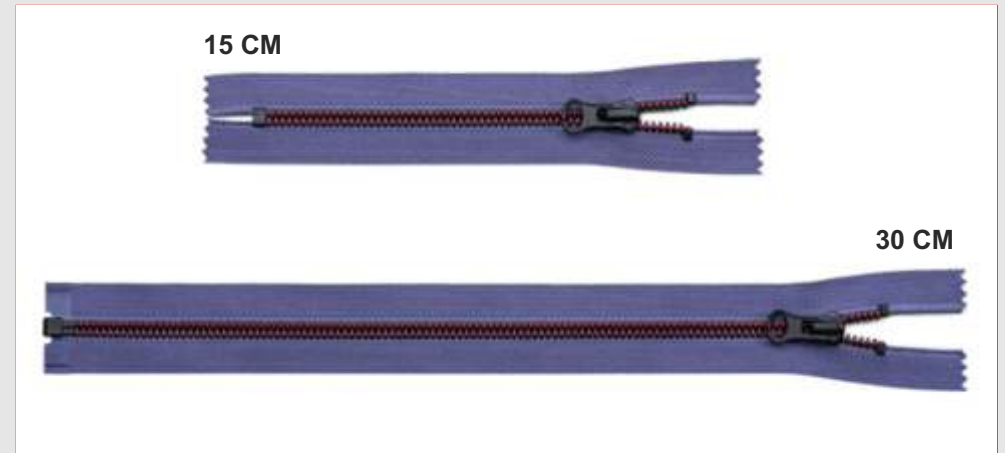

30 CM

PLASTIC ZIPPERS

Corn Tooth Batch Flower

PLASTIC ZIPPERS

Double Corn Teeth With Color Oil

White Teeth This Tooth Silver Gray Teeth Bronze Black Nickel Teeth Ancient Silver Teeth

#5 #8

PLASTIC ZIPPERS