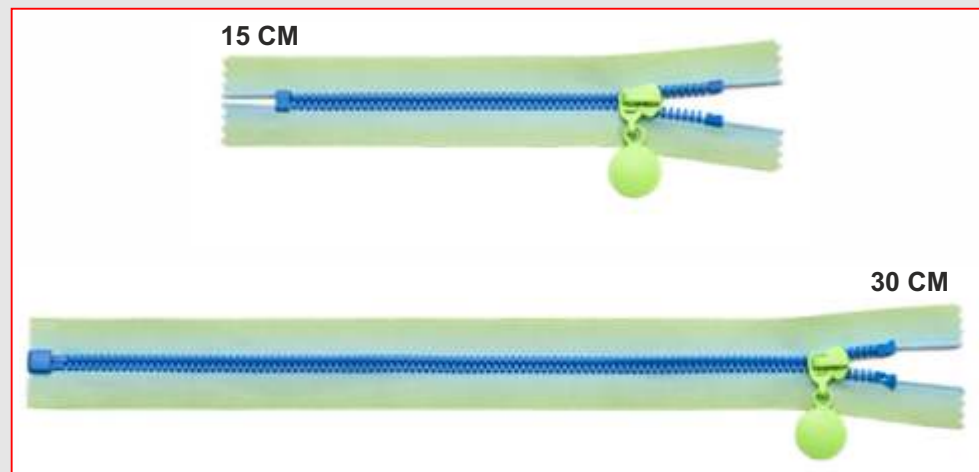

#3 #5 #8

15 CM

30 CM

PLASTIC ZIPPERS

Corn Tooth

White Teeth This Tooth Silver Gray Teeth Bronze Black Nickel Teeth Ancient Silver Teeth

#3 #5 #8

15 CM

30 CM

PLASTIC ZIPPERS

Corn Tooth Batch Flower

PLASTIC ZIPPERS

Double Corn Teeth With Color Oil

White Teeth This Tooth Silver Gray Teeth Bronze Black Nickel Teeth Ancient Silver Teeth

#5 #8

PLASTIC ZIPPERS