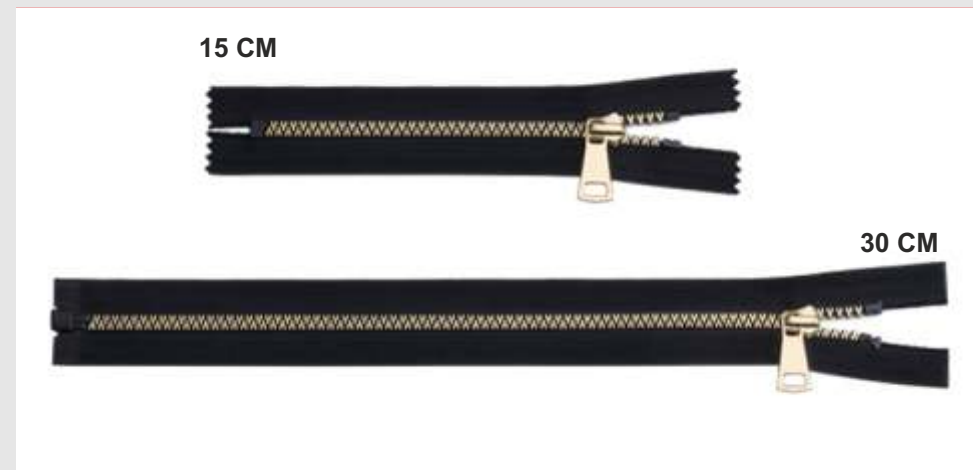

#3 #5 #8

15 CM

30 CM

PLASTIC ZIPPERS

Fine Teeth Plastic Zipper

PLASTIC ZIPPERS

Great Wall Tooth

White Teeth This Tooth Silver Gray Teeth Bronze Black Nickel Teeth Ancient Silver Teeth

#5 #8

PLASTIC ZIPPERS

Letter Teeth

White Teeth This Tooth Silver Gray Teeth Bronze Black Nickel Teeth Ancient Silver Teeth

#5 #8

15 CM

30 CM

PLASTIC ZIPPERS