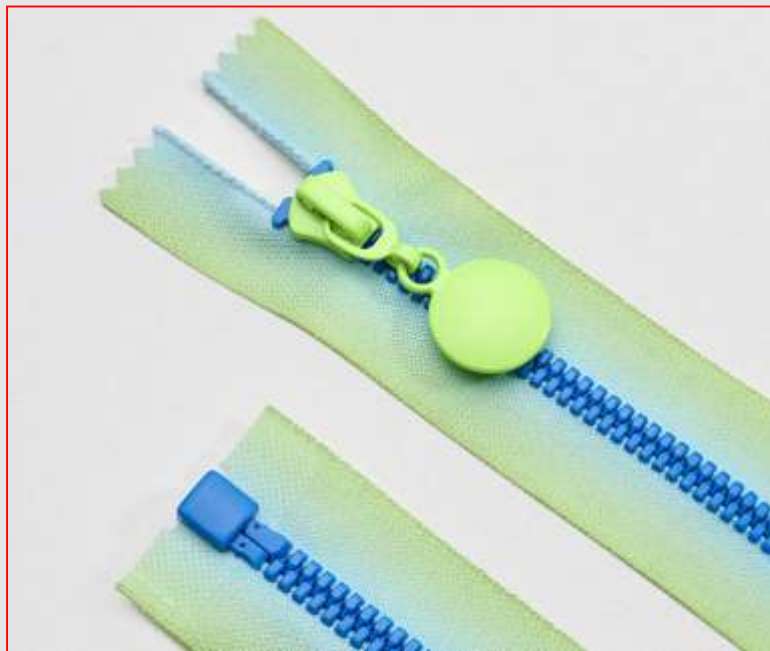

#3 #5 #8

15 CM

30 CM

PLASTIC ZIPPERS

Corn Tooth

White Teeth This Tooth Silver Gray Teeth Bronze Black Nickel Teeth Ancient Silver Teeth

#3 #5 #8

15 CM

30 CM

PLASTIC ZIPPERS

Corn Tooth Batch Flower

PLASTIC ZIPPERS

Double Corn Teeth With Color Oil

White Teeth This Tooth Silver Gray Teeth Bronze Black Nickel Teeth Ancient Silver Teeth

#5 #8

PLASTIC ZIPPERS