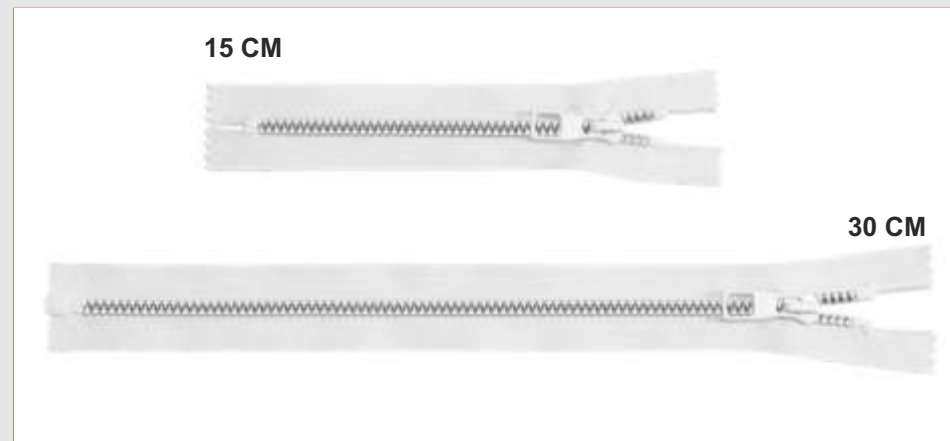

#5 #8

PLASTIC ZIPPERS

Double Side Corn Teeth

White Teeth This Tooth Silver Gray Teeth Bronze Black Nickel Teeth Ancient Silver Teeth

#5 #8

PLASTIC ZIPPERS

Dynamic Teeth

White Teeth This Tooth Silver Gray Teeth Bronze Black Nickel Teeth Ancient Silver Teeth

#3 #5 #8

15 CM

30 CM

PLASTIC ZIPPERS

Fine Teeth Plastic Zipper

PLASTIC ZIPPERS

Great Wall Tooth

White Teeth This Tooth Silver Gray Teeth Bronze Black Nickel Teeth Ancient Silver Teeth