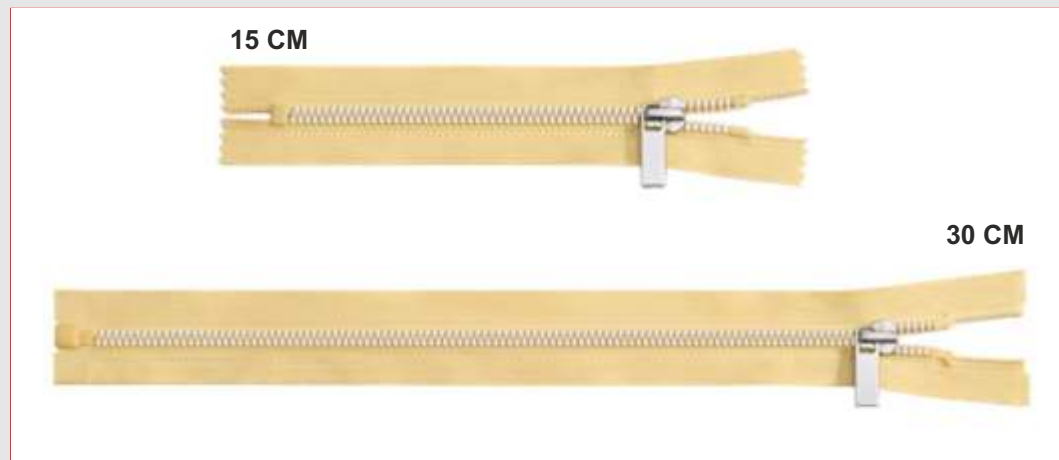

Orbital Teeth

White Teeth This Tooth Silver Gray Teeth Bronze Black Nickel Teeth Ancient Silver Teeth

#5 #8 #9 #12

15 CM

30 CM

PLASTIC ZIPPERS

Riri Teeth

PLASTIC ZIPPERS

Single Teeth

PLASTIC ZIPPERS

Slotted Teeth Plastic Zipper

White Teeth This Tooth Silver Gray Teeth Bronze Black Nickel Teeth Ancient Silver Teeth

#5

PLASTIC ZIPPERS

Square Teeth

White Teeth This Tooth Silver Gray Teeth Bronze Black Nickel Teeth Ancient Silver Teeth