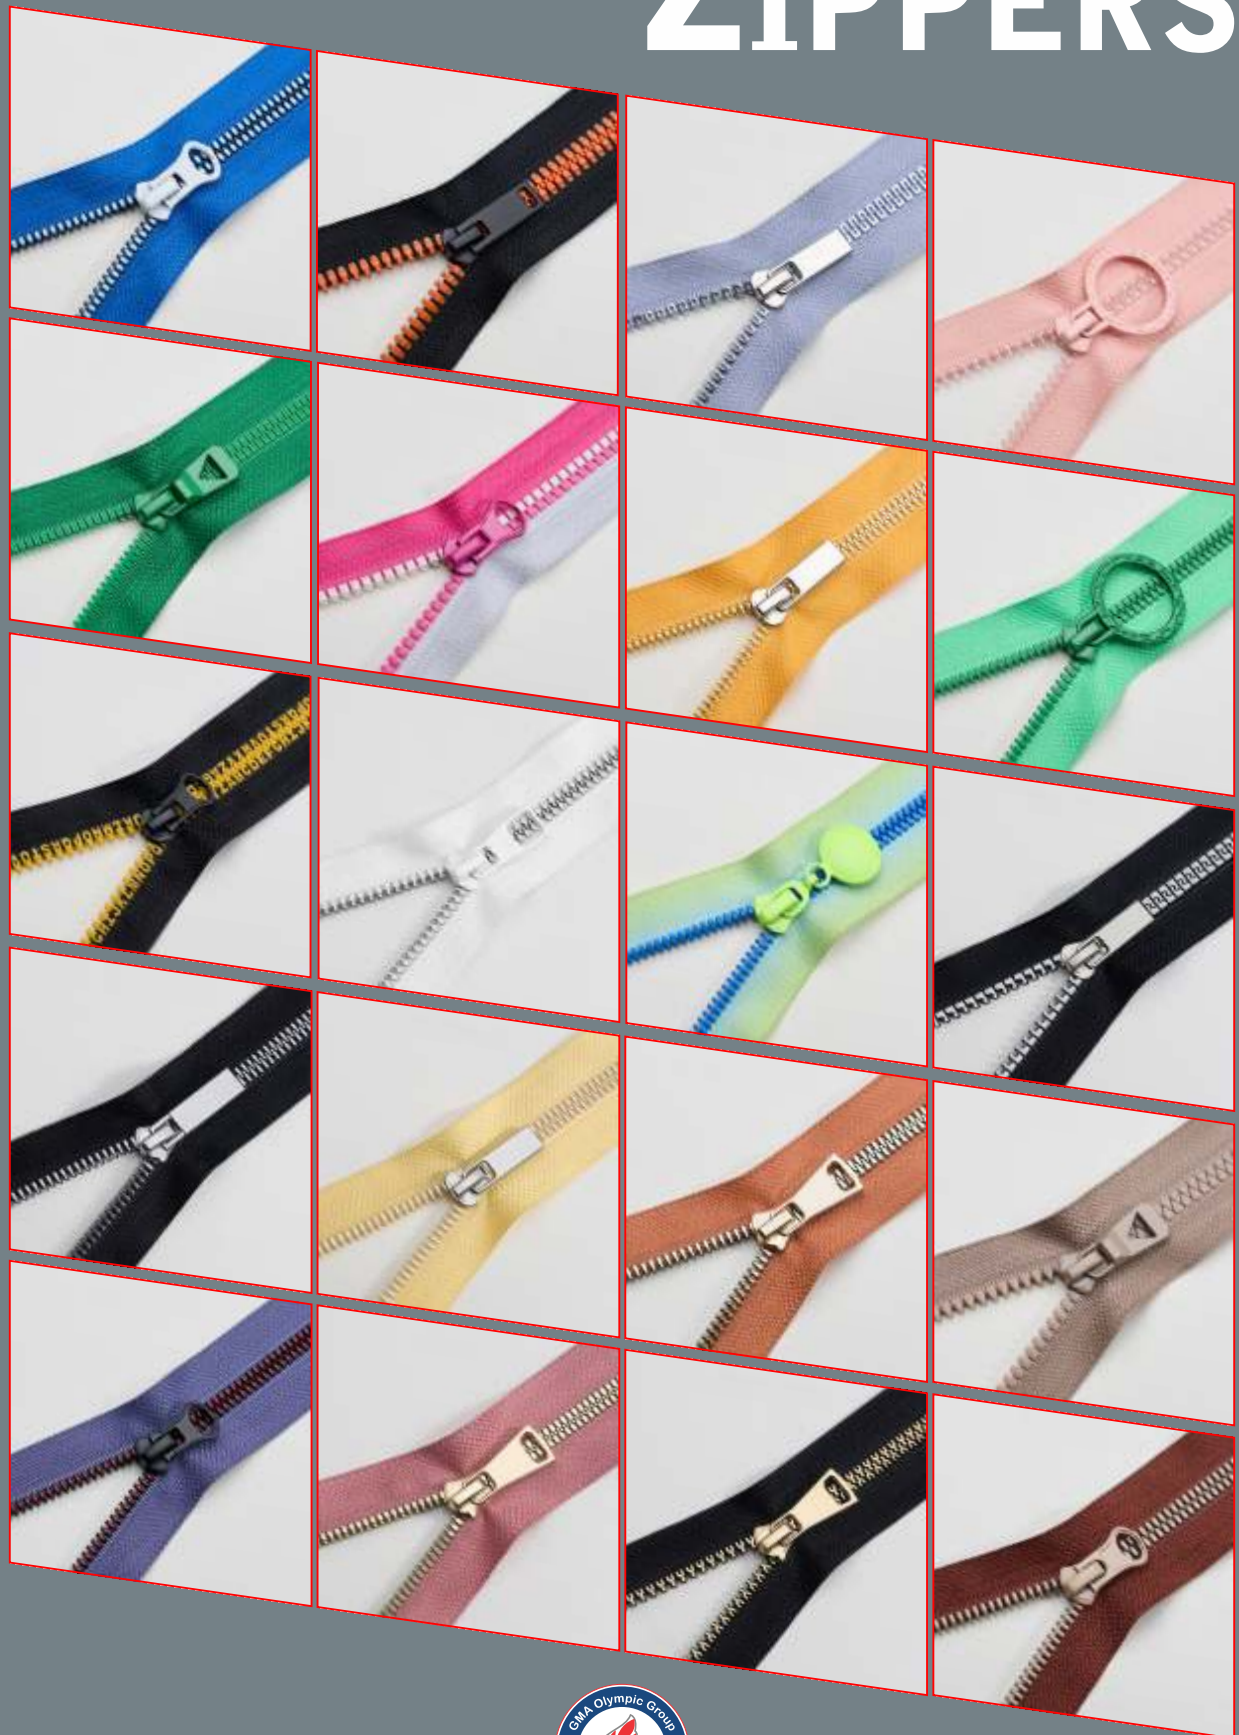

PLASTIC ZIPPERS

OLYMPIC ZIPPERS LIMITED